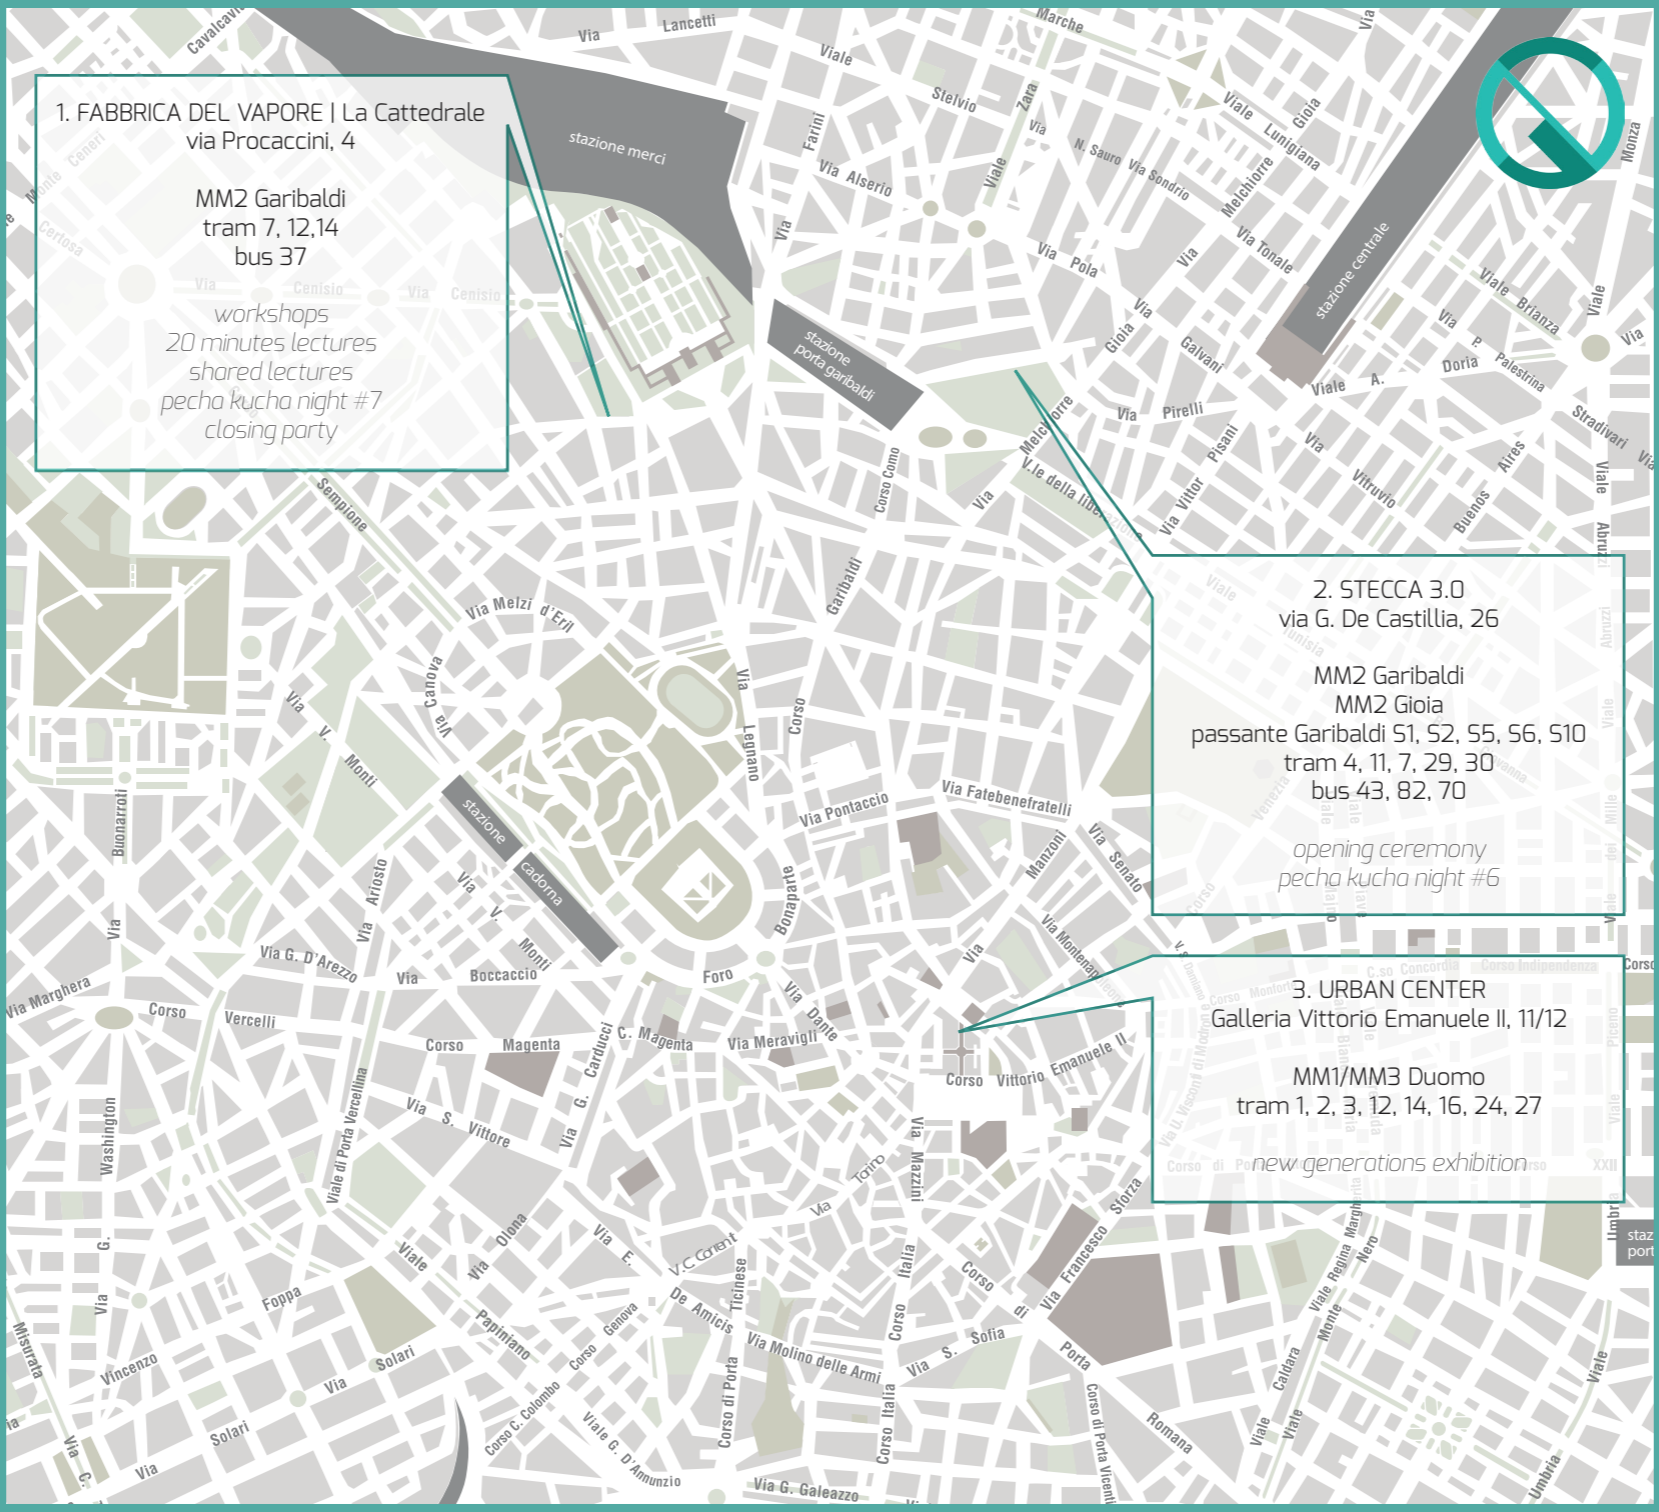

wednesday
27th
november

EXHIBITION: NEW GENERATIONS | Urban Center
Opening event
Opening period: 27 november - 2 December 2013
from Wednesday to Friday 8.00am - 6.00pm
Saturday according to the Urban Center schedule

thursday
28th
november

WORKSHOPS | La Cattedrale
Community and Build workshop *_ starting point*
Collaborative Arts workshop *_ starting point*

20 MINUTES LECTURES | La Cattedrale - 20'L area

SPECIAL EVENTS | Stecca 3.0
New Generations Festival - Opening Ceremony
Milan Pecha Kucha Night #6 - Network and Collaboration

friday
29th
november

WORKSHOPS | La Cattedrale
Community and Build workshop *_ 2nd day*
Collaborative Arts workshop *_ 2nd day*
Crisis and Innovation workshop *_ starting point*
> table #1 - Futurology

20 MINUTES LECTURES | La Cattedrale - 20'L area

SHARED LECTURE #1 | La Cattedrale
Subarquitectura (e) + L+CC (nl)

1. FABBRICA DEL VAPORE | La Cattedrale
via Procaccini, 4
MM2 Garibaldi
tram 7, 12, 14
bus 37
workshops
20 minutes lectures
shared lectures
pecha kucha night #7
closing party

2. STECCA 3.0
via G. De Castilla, 26
MM2 Garibaldi
MM2 Gioia
passante Garibaldi 51, 52, 55, 56, 510
tram 4, 11, 7, 29, 30
bus 43, 82, 70
opening ceremony
pecha kucha night #6

3. URBAN CENTER
Galleria Vittorio Emanuele II, 11/12
MM1/MM3 Duomo
tram 1, 2, 3, 12, 14, 16, 24, 27
new generations exhibition

3.00pm **WORKSHOPS | La Cattedrale**
Crisis and Innovation workshop
> table #2 - Learning by doing

3.00pm - 6.20pm **20 MINUTES LECTURES | La Cattedrale - 20'L area**

6.30pm - 7.00pm **SHARED LECTURE #2 | La Cattedrale**
Estudio SIC (e) + Denieuwegeneratie (nl)

7.00pm bar time and social drinks

SPECIAL EVENTS | La Cattedrale
Milan Pecha Kucha Night #7 - Crisis and Innovation

saturday
30th
november

WORKSHOPS | La Cattedrale
Community and Build workshop *_ 3rd day*
Collaborative Arts workshop *_ 3rd day*
Crisis and Innovation workshop *_ 2nd day*
> table #3 - New Narratives and Relations

20 MINUTES LECTURES | La Cattedrale - 20'L area

SHARED LECTURE #3 | La Cattedrale
A2BC (it) + Muoto (fr)

WORKSHOPS | La Cattedrale
Crisis and Innovation workshop
> table #4 - Learning at School

20 MINUTES LECTURES | La Cattedrale - 20'L area

SHARED LECTURE #4 | La Cattedrale
B22 (it/e) + Disguincio (it)

Workshop results ceremony

SPECIAL EVENTS | La Cattedrale
New Generations Festival - Closing Party